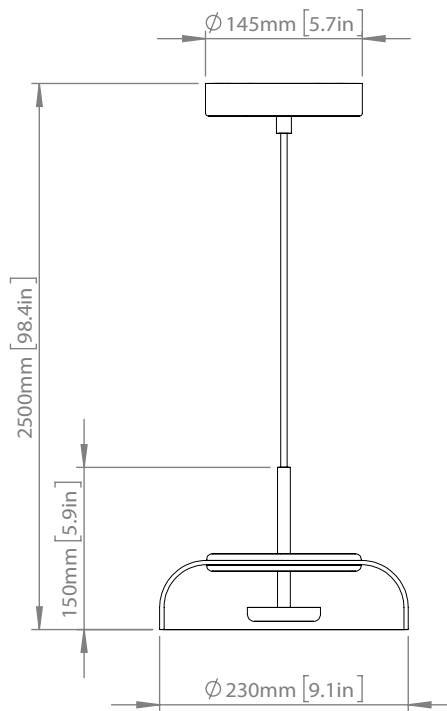

NUURA

BLOSSI 1
nordic gold / clear

Design: Sofie Refer, 2018

Blossi 1 in mouth-blown clear glass and nordic gold finish.

Explore the rest of the Blossi collection on our website, [here](#)

Product no.: EU - 2023006

Dimensions: \varnothing 230mm / \varnothing 9in x 150mm / 5.9in
Cable length: 2500mm / 98.4in

Light source: Blossi CC LED (D60-2835-5C4B-CC-HT)
Replaceable LED module
Energy efficiency class: F
CCT.: 2700K
SDCM.: <3
Luminous flux: 700lm
CRI: 92Ra

Weight: Armature + glass: 1700g

Packaging: Dimensions: L: 250mm / 9.8in
x W: 200mm / 7.8in x H: 260mm / 10.2in
Weight: 700g
Total weight incl. product: 2400g
Number of parcels: 1
Material: Brown cardboard