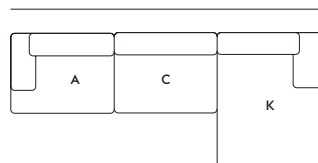

END MODULES

END & LOUNGE MODULES

CENTER & CORNER MODULES

FREESTANDING MODULES

Textile direction

Corner Module E is designed to be used as corner. If used as End Module with armrest, the textile direction can differ. Modules connected on the left side of Corner Module E will have the same textile direction. The textile direction of modules connected on the right side will run into the opposite direction.

351 cm / 138"

326 cm / 128"

92 cm / 36.25"

326 cm / 128"

301 cm / 119"

92 cm / 36.25"

351 cm / 138"

209 cm / 82.29"

150 cm / 59"

General note

The total dimensions of the configurations are indicative and can vary depending on how close the modules are placed as well as how many modules are combined.