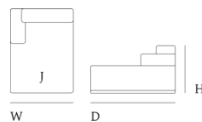

Short Center (D)

Length:	92 cm / 36.25"
Height:	70 cm / 27.5"
Width:	92 cm / 36.25"
Depth:	92 cm / 36.25"
Seat Height:	42 cm / 16.5"
Seat Depth:	64 cm / 25.2"

Corner (E)

Length:	92 cm / 36.25"
Height:	70 cm / 27.5"
Width:	92 cm / 36.25"
Depth:	92 cm / 36.25"
Seat Height:	42 cm / 16.5"
Seat Depth:	64 cm / 25.2"

Long Ottoman (H)

Length:	117 cm / 46"
Height:	70 cm / 27.5"
Width:	117 cm / 46"
Depth:	92 cm / 36.25"
Seat Height:	42 cm / 16.5"
Seat Depth:	64 cm / 25.2"

Connect Modular Sofa

Short Ottoman (I)

Length:	92 cm / 36.25"
Height:	70 cm / 27.5"
Width:	92 cm / 36.25"
Depth:	92 cm / 36.25"
Seat Height:	42 cm / 16.5"
Seat Depth:	64 cm / 25.2"

Left Armrest Lounge (J)

Length:	117 cm / 46"
Height:	70 cm / 27.5"
Width:	117 cm / 46"
Depth:	150 cm / 59"
Seat Height:	42 cm / 16.5"
Seat Depth:	122 cm / 48"
Armrest Height:	56 cm / 22"

Right Armrest Lounge (K)

Length:	117 cm / 46"
Height:	70 cm / 27.5"
Width:	117 cm / 46"
Depth:	150 cm / 59"
Seat Height:	42 cm / 16.5"
Seat Depth:	122 cm / 48"
Armrest Height:	56 cm / 22"

Armrest Height: 56 cm / 22"

Ready-to-ship