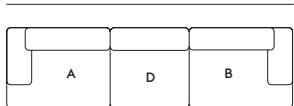

END MODULES

END & LOUNGE MODULES

CENTER & CORNER MODULES

FREESTANDING MODULES

Textile direction

Corner Module E is designed to be used as corner. If used as End Module with armrest, the textile direction can differ. Modules connected on the left side of Corner Module E will have the same textile direction. The textile direction of modules connected on the right side will run into the opposite direction.

CONNECT MODULAR SOFA—ORDER GUIDE

INSPIRATION FOR YOUR CONFIGURATION

234 cm / 92"

234 cm / 92"

92 cm / 36.25"

234 cm / 92"

150 cm / 59"

326 cm / 128"