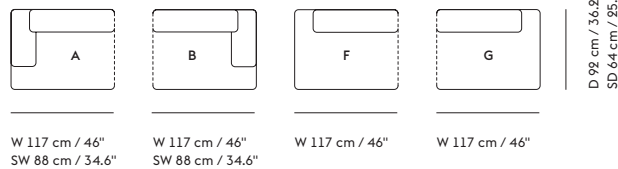

CONNECT MODULAR SOFA—ORDER GUIDE

Designed with long, elegant lines, the Connect Modular Sofa's details of its small feet underneath for a hovering, light sentiment and pointy corners allow for the design to bring character to any space.

Create your own Connect Modular Sofa by choosing from 11 modules, following the guidelines below.

Visit planner.muuto.com to create your own configuration online.

Create your own Connect Configuration

1. SEATING MODULES

Select your desired seating modules.

Add the item numbers of the desired textile separately to your order.

Note

You can only connect seating modules with pre-mounted linking brackets on the sides, illustrated here with dotted lines. Please note that the modules H & I can only be used as a freestanding ottoman and not part of the sofa configuration.

END MODULES