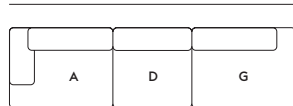

92 cm / 36.25"

326 cm / 128"