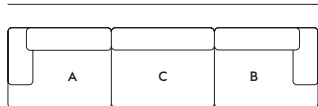

326 cm / 128"