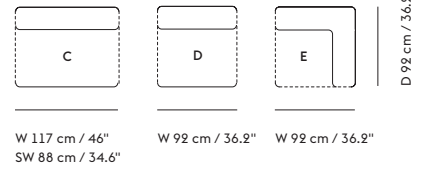

CENTER & CORNER MODULES