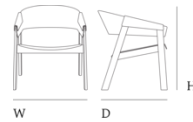

Cover Lounge Chair

Dimensions

Height:	70,7 cm / 27.8"
Width:	66,3 cm / 26.1"
Depth:	61,2 cm / 24.1"
Seat Height:	38,1 cm / 15"

Ready-to-ship

Oak	
Black	
Refine Leather Cognac/Oak	
Refine Leather Black/Black	
Stained Dark Brown	
Refine Leather Black/Stained Dark Brown	

Made-to-order

This product can be upholstered in the following textiles: Acca, Allure Leather, Beck, Canvas, Clara, Clay, Colline, Divina, Divina MD, Divina Melange, Easy Leather, Ecriture, Endure Leather, Fiord, Grace Leather, Hallingdal, Hearth, Illusion Leather, Ocean, Planum, Refine Leather, Remix, Re-wool, Sabi, Steelcut, Steelcut Trio, Twill Weave, Vidar

Upholstery consumption for customers' own material

Textile Upholstery:	0,6 m / 0.66 yds
Leather Upholstery:	0,7 m² / 7.54 ft²

Tests, Labels & Certifications

Eco-Labels & Certificates	EU ECOLABEL GreenTag GreenRate Level C VOC — Bifma X 7.1 VOC — CDPH 01350
Safety & Regulations	EAC Certificate Technical Bulletin (TB)
Strength, Durability & Stability	BIFMA X5.4 — Lounge & Public Seating EN 1022 Furniture EN 16139-L2 Furniture

The EU Ecolabel Certification only applies for Cover Lounge Chairs without upholstery. The Global GreenTag Label only applies for contract market orders with a minimum 5-year warranty. Upholstered Muuto products that have the Declare Living Building Challenge Compliant certification only have the certification when upholstered with the following Kvadrat textiles: Balder, Canvas, Clara, Clay, Divina, Divina MD, Divina Mélange, Fiord, Hallingdal, Hero, Remix, Re-wool, Steelcut, Steelcut Trio, Vidar, Twill weave. Cover Lounge Chairs without upholstery and EU/US versions upholstered with a large selection of Kvadrat textiles are tested to VOC CDPH 01350 and VOC Bifma X7.1: Balder, Canvas, Clara, Clay, Divina, Divina MD, Divina Mélange, Fiord, Hallingdal, Hero, Remix, Re-wool, Steelcut, Steelcut Trio, Still, Vidar, Twill weave, Refine Leather and Easy leather.