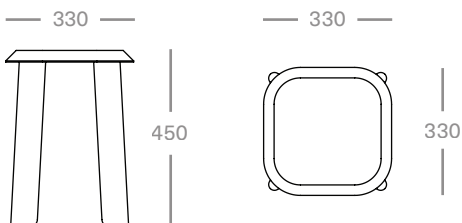

Humble

Humble Low Stool

Designed and manufactured in Australia.

Dimensions 330W x 330D x 450H mm

Materials American Ash

Colours Natural, Black Stained*

Lead Time 6 - 8 weeks

American white oak, American walnut & other species available upon request*
Custom timber stain colours available upon request*

Humble High Stool

Designed and manufactured in Australia.

Dimensions 330W x 330D x 650/750H mm

Materials American Ash

Colours Natural, Black Stained*

Lead Time 6 - 8 weeks

American white oak, American walnut & other species available upon request*
Custom timber stain colours available upon request*