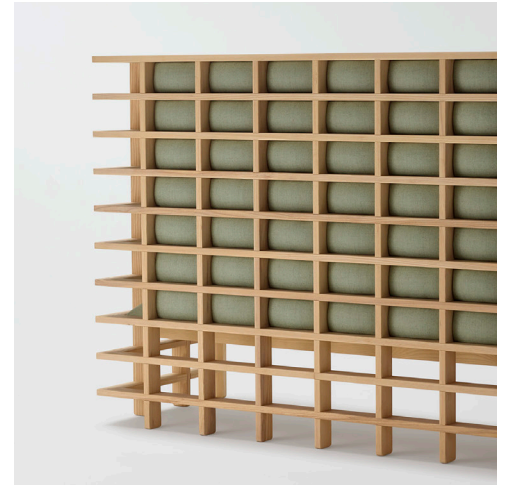

F
F

Waffle

Waffle Armchair

Designed and manufactured in Australia.

Dimensions 838W x 645D x 714H mm

Timber American ash*

Upholstery Requires 2.5m fabric / 5m² leather*

Lead Time 6 - 8 weeks

American white oak, American walnut & other species available upon request*
Fabric/leather to be supplied by client*

Waffle Lounge

Designed and manufactured in Australia.

Dimensions 1698W x 645D x 714H mm

Waffle Booth

Designed and manufactured in Australia.

Dimensions 1698W x 645D x 1194H mm

Timber American ash*

Upholstery Requires 8m fabric / 16m² leather*

Lead Time 6 - 8 weeks

American white oak, American walnut & other species available upon request*
Fabric/leather to be supplied by client*