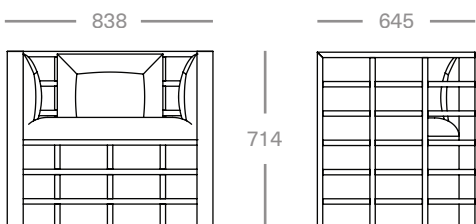

F
F

Waffle

Waffle Armchair

Designed and manufactured in Australia.

Dimensions 838W x 645D x 714H mm

Timber American ash*

Upholstery Requires 2.5m fabric / 5m² leather*

Lead Time 6 - 8 weeks

American white oak, American walnut & other species available upon request*
Fabric/leather to be supplied by client*

Waffle Lounge

Designed and manufactured in Australia.

Dimensions 1698W x 645D x 714H mm

Waffle Booth

Designed and manufactured in Australia.

Dimensions 1698W x 645D x 1194H mm

Timber American ash*

Upholstery Requires 8m fabric / 16m² leather*

Lead Time 6 - 8 weeks

American white oak, American walnut & other species available upon request*
Fabric/leather to be supplied by client*