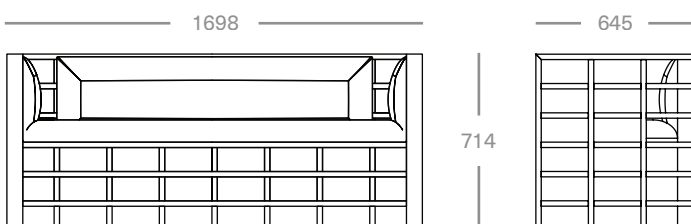

F
F

Waffle

Waffle Armchair

Designed and manufactured in Australia.

Dimensions 838W x 645D x 714H mm

Timber American ash*

Upholstery Requires 2.5m fabric / 5m² leather*

Lead Time 6 - 8 weeks

American white oak, American walnut & other species available upon request*
Fabric/leather to be supplied by client*

Waffle Lounge

Designed and manufactured in Australia.

Dimensions 1698W x 645D x 714H mm

Waffle Booth

Designed and manufactured in Australia.

Dimensions 1698W x 645D x 1194H mm

Timber American ash*

Upholstery Requires 8m fabric / 16m² leather*

Lead Time 6 - 8 weeks

American white oak, American walnut & other species available upon request*
Fabric/leather to be supplied by client*