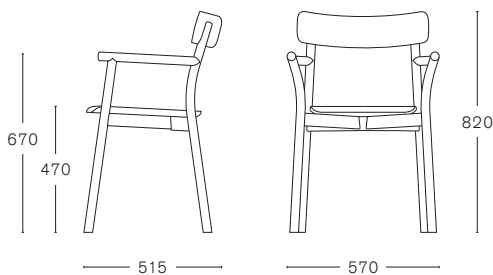

MC 8 CHIARO ARMCHAIR

ASH FRAME

ASH FRAME WITH
NON REMOVABLE SEAT UPHOLSTERY
Rohi Novum
COM - COL*

OAK FRAME

OAK FRAME WITH
NON REMOVABLE SEAT UPHOLSTERY
Rohi Novum
COM - COL*

STACKABLE

MAX. PER BOX	GROSS WEIGHT	VOLUME	BOX SIZE
2 CHAIRS	CA. kg 17,50	0,38 m³	630 x 630 x 955 mm

*FABRIC REQUIRED
1 PCS: LIN MTRS 0,55 (H 1,40 m)
MORE PCS: TO BE CHECKED

LEATHER REQUIRED
1 PCS: 0,83 m²

SAMPLE REQUIRED FOR APPROVAL