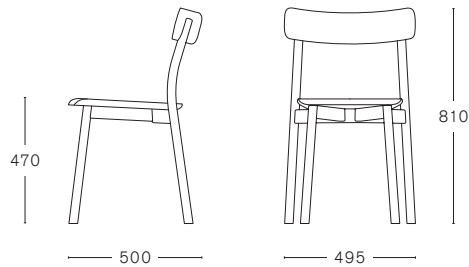

MC 8 CHIARO CHAIR

ASH FRAME

ASH FRAME WITH
NON REMOVABLE SEAT UPHOLSTERY
Rohi Novum
COM - COL*

OAK FRAME

OAK FRAME WITH
NON REMOVABLE SEAT UPHOLSTERY
Rohi Novum
COM - COL*

STACKABLE

MAX. PER BOX	GROSS WEIGHT	VOLUME	BOX SIZE
2 CHAIRS	CA. kg 15,00	0,32 m ³	535 x 630 x 955 mm

OAK FRAME

OAK FRAME WITH
NON REMOVABLE SEAT UPHOLSTERY
Rohi Novum
COM - COL*

STACKABLE

MAX. PER BOX	GROSS WEIGHT	VOLUME	BOX SIZE
2 CHAIRS	CA. kg 17,50	0,38 m ³	630 x 630 x 955 mm

*FABRIC REQUIRED
1 PCS: LIN MTRS 0,55 (H 1,40 m)
MORE PCS: TO BE CHECKED

LEATHER REQUIRED
1 PCS: 0,83 m²

SAMPLE REQUIRED FOR APPROVAL

MC 8 CHIARO COUNTER STOOL

ASH FRAME

MAX. PER BOX	GROSS WEIGHT	VOLUME	BOX SIZE
1 STOOL	CA. kg 9,50	0,28 m ³	480 x 545 x 1070 mm

MC 8 CHIARO BAR STOOL

ASH FRAME

MAX. PER BOX 1 STOOL	GROSS WEIGHT CA. kg 9,50	VOLUME 0,28 m ³	BOX SIZE 480 x 545 x 1070 mm
-------------------------	-----------------------------	-------------------------------	---------------------------------