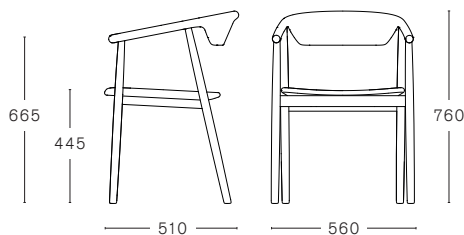

MC 21 LEVA CHAIR

ASH FRAME

ASH FRAME WITH
NON REMOVABLE UPHOLSTERY
Kvadrat Basel
Kvadrat Steelcut Trio
Sørensen Shade Pitch Black
Sørensen Pure Nature
COM - COL*

MAX. PER BOX	GROSS WEIGHT	VOLUME	BOX SIZE
1 CHAIR	CA. kg 8,50	0,27 m ³	560 x 595 x 800 mm

*FABRIC REQUIRED
1 PCS: LIN MTRS 0,60 (H 1,40 m)
MORE PCS: TO BE CHECKED

LEATHER REQUIRED
1 PCS: 0,65 m²

SAMPLE REQUIRED FOR APPROVAL

FINISHINGS

ASH

NATURAL

BLACK
RAL 9005

RED
RAL 2002