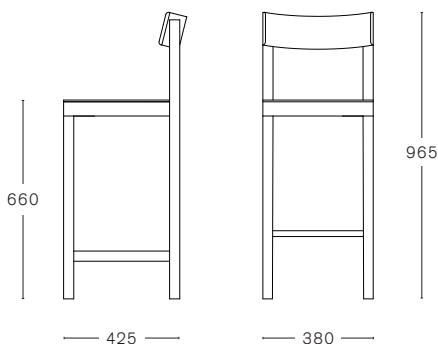

MC 14 PRIMO COUNTER STOOL

BEECH FRAME

OAK FRAME WITH
NON REMOVABLE SEAT UPHOLSTERY
Dani Acquario Leather
Sweet Leather
COM - COL*

MAX. PER BOX	GROSS WEIGHT	VOLUME	BOX SIZE
1 STOOL	CA. kg 9	0,22 m³	470 x 420 x 1110 mm

*FABRIC REQUIRED LEATHER REQUIRED
1 PCS: LIN MTRS 0,50 (H 1,40 m) 1 PCS: 0,75 m²
MORE PCS: TO BE CHECKED

SAMPLE REQUIRED FOR APPROVAL