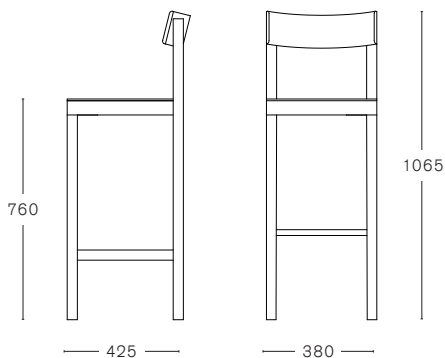

MC 14 PRIMO BAR STOOL

BEECH FRAME

OAK FRAME WITH
NON REMOVABLE SEAT UPHOLSTERY
Dani Acquario Leather
Sweet Leather
COM - COL*

MAX. PER BOX	GROSS WEIGHT	VOLUME	BOX SIZE
1 STOOL	CA. kg 9	0,22 m³	470 x 420 x 1110 mm

*FABRIC REQUIRED LEATHER REQUIRED
1 PCS: LIN MTRS 0,50 (H 1,40 m) 1 PCS: 0,75 m²
MORE PCS: TO BE CHECKED

SAMPLE REQUIRED FOR APPROVAL