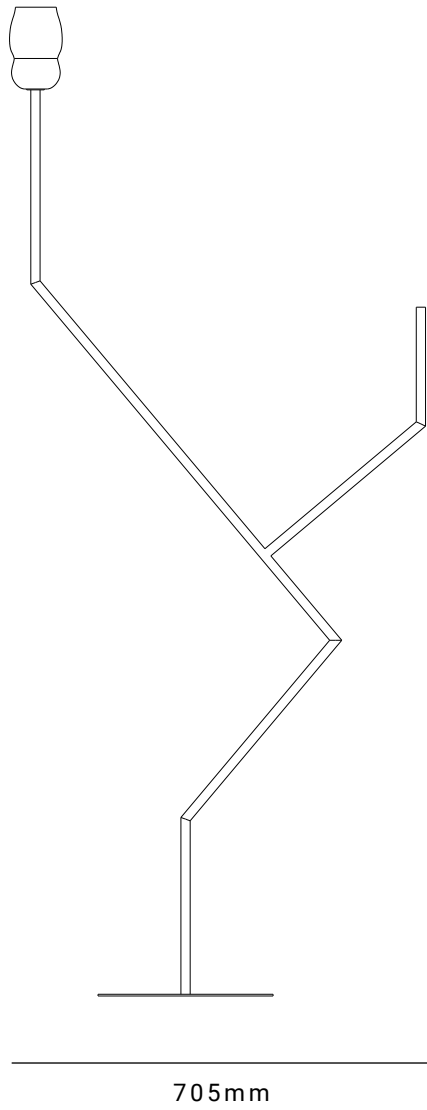

SOZOU

Product	Withy Vase
Size	1700 x 705 x 300mm
Weight	5kg
Finishes	Natural Ceramic, Brass and plated finishes (Pictured in Bronzed Brass).

Brass finishes

Dark Bronzed Brass

Bronzed Brass

Plated finishes

Chrome

Brushed Nickel

*Each hand finished surfaces are unique and variations may occur.