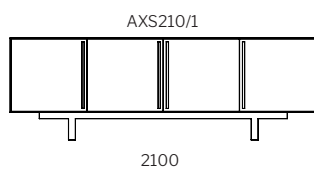

# axel sideboard.

## Dimensions

sideboard  
700H

ETU  
550H

· SPECIFICATION  
 · Structure//2pk Polyurethane  
 · painted MDF w/ soft-close  
 · hinges & runners.  
 · Storage Solution//All  
 · Doors(/1) or Door & Drawer  
 · Combo(/2).  
 · Range//Sideboard, Entertainment  
 · Unit (ETU) & Bedside Table.

## Dimensions

sideboard  
700H

BKS180/1

1800

500

BKS210/1

2100

500