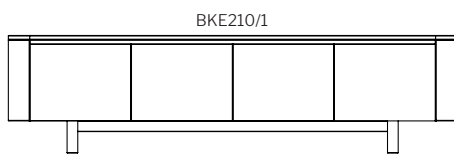

## Dimensions

sideboard  
700H

BKS180/1

1800

500

BKS210/1

2100

500

ETU  
550H

BKE180/1

1800

500

BKE210/1

2100

500

: SPECIFICATION  
: Structure//Solid American  
: Oak or Tasmanian Oak w/ 2pk  
: Polyurethane painted MDF.  
: Range//Sideboard, Entertainment  
: (ETU) & Bedside Table.