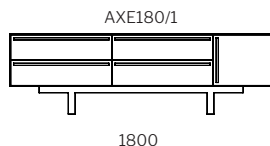

# axel sideboard.

## Dimensions

sideboard  
700H

ETU  
550H

· SPECIFICATION  
 · Structure//2pk Polyurethane  
 · painted MDF w/ soft-close  
 · hinges & runners.  
 · Storage Solution//All  
 · Doors(/1) or Door & Drawer  
 · Combo(/2).  
 · Range//Sideboard, Entertainment  
 · Unit (ETU) & Bedside Table.

## Dimensions

sideboard  
700H

BKS180/1

1800

500

BKS210/1

2100

500