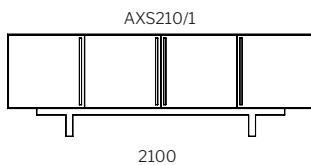

## Dimensions

ETU  
550H

sideboard  
700H

· SPECIFICATION  
 · Structure//2pk Polyurethane painted MDF w/ soft-close hinges & runners.  
 · Storage Solution//Two flip-down, Two drawers w/ door(s).  
 · Range//Entertainment Unit (ETU), Sideboard & Bedside Table.