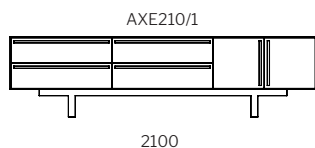

# axel sideboard.

## Dimensions

sideboard  
700H

ETU  
550H

· SPECIFICATION  
 · Structure//2pk Polyurethane  
 · painted MDF w/ soft-close  
 · hinges & runners.  
 · Storage Solution//All  
 · Doors(/1) or Door & Drawer  
 · Combo(/2).  
 · Range//Sideboard, Entertainment  
 · Unit (ETU) & Bedside Table.