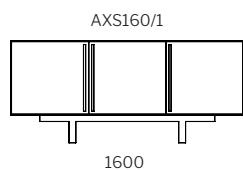

# axel sideboard.

## Dimensions

sideboard  
700H

ETU  
550H

· SPECIFICATION  
 · Structure//2pk Polyurethane  
 · painted MDF w/ soft-close  
 · hinges & runners.  
 · Storage Solution//All  
 · Doors(/1) or Door & Drawer  
 · Combo(/2).  
 · Range//Sideboard, Entertainment  
 · Unit (ETU) & Bedside Table.

## Dimensions

sideboard  
700H

BKS180/1

1800

500

BKS210/1

2100

500