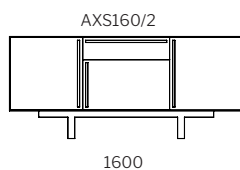

# axel sideboard.

## Dimensions

sideboard  
700H

ETU  
550H

· SPECIFICATION  
 · Structure//2pk Polyurethane  
 · painted MDF w/ soft-close  
 · hinges & runners.  
 · Storage Solution//All  
 · Doors(/1) or Door & Drawer  
 · Combo(/2).  
 · Range//Sideboard, Entertainment  
 · Unit (ETU) & Bedside Table.

## Dimensions

sideboard  
700H

BKS180/1

1800

500

BKS210/1

2100

500