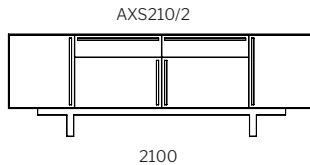

## Dimensions

ETU  
550H

sideboard  
700H

· SPECIFICATION  
 · Structure//2pk Polyurethane painted MDF w/ soft-close hinges & runners.  
 · Storage Solution//Two flip-down, Two drawers w/ door(s).  
 · Range//Entertainment Unit (ETU), Sideboard & Bedside Table.