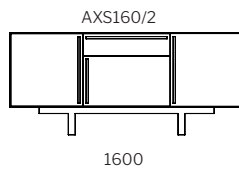

## Dimensions

sideboard  
700H

ETU  
550H

· SPECIFICATION  
 · Structure//2pk Polyurethane  
 · painted MDF w/ soft-close  
 · hinges & runners.  
 · Storage Solution//All  
 · Doors(/1) or Door & Drawer  
 · Combo(/2).  
 · Range//Sideboard, Entertainment  
 · Unit (ETU) & Bedside Table.

## Dimensions

ETU  
550H

sideboard  
700H

· SPECIFICATION  
 · Structure//2pk Polyurethane painted MDF w/ soft-close hinges & runners.  
 · Storage Solution//Two flip-down, Two drawers w/ door(s).  
 · Range//Entertainment Unit (ETU), Sideboard & Bedside Table.