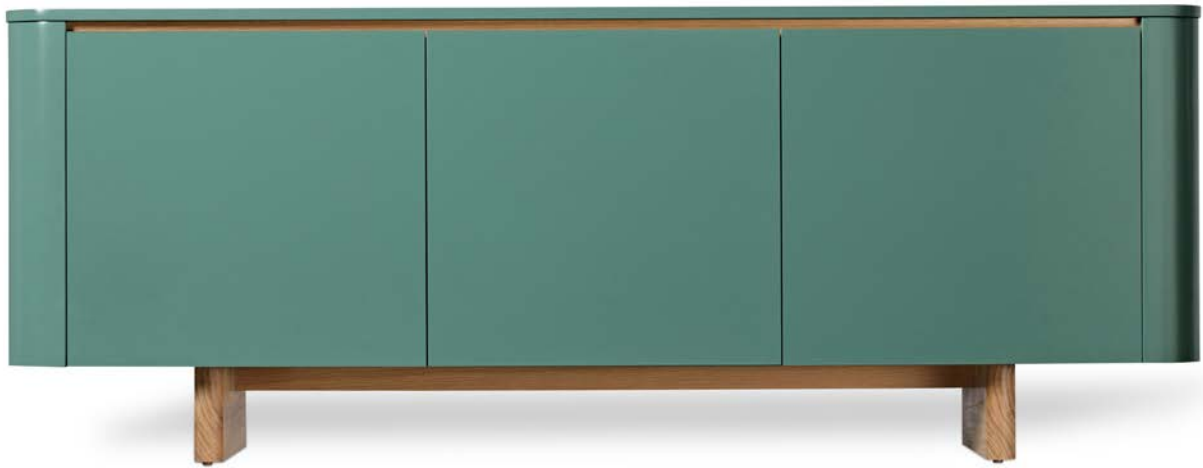

brooklyn sideboard.