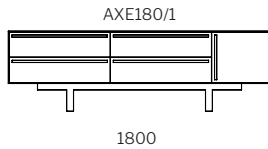

Dimensions

ETU
550H