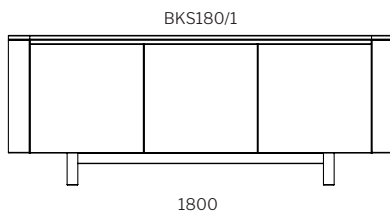

## Dimensions

ETU  
550H

sideboard  
700H

· SPECIFICATION  
 · Structure//2pk Polyurethane painted MDF w/ soft-close hinges & runners.  
 · Storage Solution//Two flip-down, Two drawers w/ door(s).  
 · Range//Entertainment Unit (ETU), Sideboard & Bedside Table.

## Dimensions

sideboard  
700H

BKS180/1

1800

500

BKS210/1

2100

500