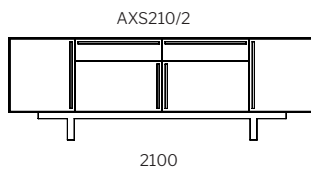

# axel sideboard.

## Dimensions

sideboard  
700H

ETU  
550H

· SPECIFICATION  
 · Structure//2pk Polyurethane  
 · painted MDF w/ soft-close  
 · hinges & runners.  
 · Storage Solution//All  
 · Doors(/1) or Door & Drawer  
 · Combo(/2).  
 · Range//Sideboard, Entertainment  
 · Unit (ETU) & Bedside Table.

## Dimensions

sideboard  
700H

BKS180/1

1800

500

BKS210/1

2100

500