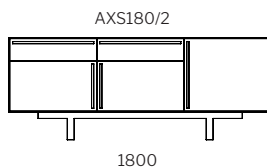

# axel sideboard.

## Dimensions

sideboard  
700H

ETU  
550H

· SPECIFICATION  
 · Structure//2pk Polyurethane  
 · painted MDF w/ soft-close  
 · hinges & runners.  
 · Storage Solution//All  
 · Doors(/1) or Door & Drawer  
 · Combo(/2).  
 · Range//Sideboard, Entertainment  
 · Unit (ETU) & Bedside Table.

## Dimensions

sideboard  
700H

BKS180/1

1800

500

BKS210/1

2100

500