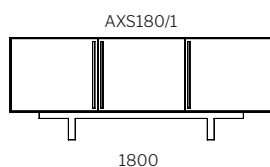

# axel sideboard.

## Dimensions

sideboard  
700H

ETU  
550H

· SPECIFICATION  
 · Structure//2pk Polyurethane  
 · painted MDF w/ soft-close  
 · hinges & runners.  
 · Storage Solution//All  
 · Doors(/1) or Door & Drawer  
 · Combo(/2).  
 · Range//Sideboard, Entertainment  
 · Unit (ETU) & Bedside Table.

## Dimensions

sideboard  
700H

BKS180/1

1800

500

BKS210/1

2100

500