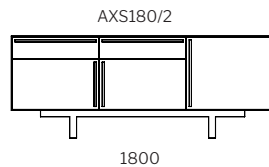

## Dimensions

sideboard  
700H

ETU  
550H

· SPECIFICATION  
 · Structure//2pk Polyurethane  
 · painted MDF w/ soft-close  
 · hinges & runners.  
 · Storage Solution//All  
 · Doors(/1) or Door & Drawer  
 · Combo(/2).  
 · Range//Sideboard, Entertainment  
 · Unit (ETU) & Bedside Table.

## Dimensions

ETU  
550H

sideboard  
700H

· SPECIFICATION  
 · Structure//2pk Polyurethane painted MDF w/ soft-close hinges & runners.  
 · Storage Solution//Two flip-down, Two drawers w/ door(s).  
 · Range//Entertainment Unit (ETU), Sideboard & Bedside Table.