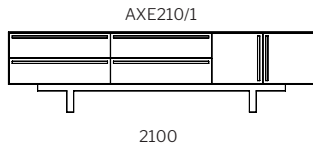

Dimensions

ETU
550H