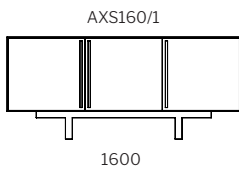

## Dimensions

sideboard  
700H

ETU  
550H

· SPECIFICATION  
 · Structure//2pk Polyurethane  
 · painted MDF w/ soft-close  
 · hinges & runners.  
 · Storage Solution//All  
 · Doors(/1) or Door & Drawer  
 · Combo(/2).  
 · Range//Sideboard, Entertainment  
 · Unit (ETU) & Bedside Table.

## Dimensions

ETU  
550H

sideboard  
700H

· SPECIFICATION  
 · Structure//2pk Polyurethane painted MDF w/ soft-close hinges & runners.  
 · Storage Solution//Two flip-down, Two drawers w/ door(s).  
 · Range//Entertainment Unit (ETU), Sideboard & Bedside Table.