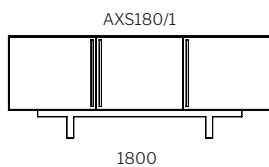

## Dimensions

ETU  
550H

sideboard  
700H

· SPECIFICATION  
 · Structure//2pk Polyurethane painted MDF w/ soft-close hinges & runners.  
 · Storage Solution//Two flip-down, Two drawers w/ door(s).  
 · Range//Entertainment Unit (ETU), Sideboard & Bedside Table.