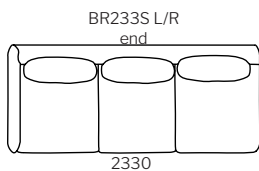

brodie modular.

Dimensions

modular
deep 1020D

modular
shallow

... SPECIFICATION
... //Brodie Modular is a
... sophisticated lounge system,
... designed to enable access to
... restricted spaces.

... With its exquisite tailoring
... and elegant lines, each
... Brodie module seamlessly
... comes together to form a
... configuration of your choice.