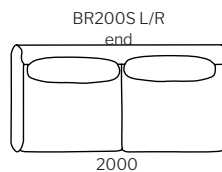

brodie modular.

Dimensions

modular
deep 1020D

modular
shallow

... SPECIFICATION
... //Brodie Modular is a
... sophisticated lounge system,
... designed to enable access to
... restricted spaces.

... With its exquisite tailoring
... and elegant lines, each
... Brodie module seamlessly
... comes together to form a
... configuration of your choice.