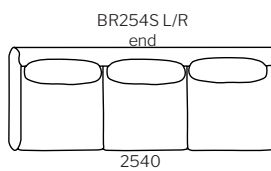

brodie modular.

Dimensions

modular
deep 1020D

modular
shallow

... SPECIFICATION
... //Brodie Modular is a
... sophisticated lounge system,
... designed to enable access to
... restricted spaces.

... With its exquisite tailoring
... and elegant lines, each
... Brodie module seamlessly
... comes together to form a
... configuration of your choice.