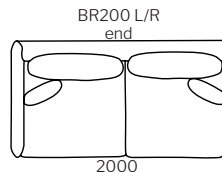

brodie modular.

Dimensions

modular
deep 1020D

modular
shallow

... SPECIFICATION
... //Brodie Modular is a
... sophisticated lounge system,
... designed to enable access to
... restricted spaces.

... With its exquisite tailoring
... and elegant lines, each
... Brodie module seamlessly
... comes together to form a
... configuration of your choice.