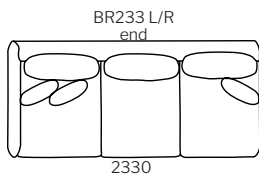

brodie modular.

Dimensions

modular
deep 1020D

modular
shallow

... SPECIFICATION
... //Brodie Modular is a
... sophisticated lounge system,
... designed to enable access to
... restricted spaces.

... With its exquisite tailoring
... and elegant lines, each
... Brodie module seamlessly
... comes together to form a
... configuration of your choice.