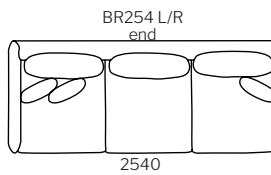

brodie modular.

Dimensions

modular
deep 1020D

modular
shallow

... SPECIFICATION
... //Brodie Modular is a
... sophisticated lounge system,
... designed to enable access to
... restricted spaces.

... With its exquisite tailoring
... and elegant lines, each
... Brodie module seamlessly
... comes together to form a
... configuration of your choice.