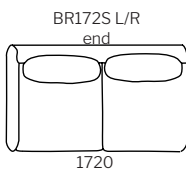

brodie modular.

Dimensions

modular
deep 1020D

modular
shallow

... SPECIFICATION
... //Brodie Modular is a
... sophisticated lounge system,
... designed to enable access to
... restricted spaces.

... With its exquisite tailoring
... and elegant lines, each
... Brodie module seamlessly
... comes together to form a
... configuration of your choice.