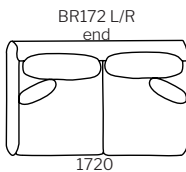

brodie modular.

Dimensions

modular
deep 1020D

modular
shallow

... SPECIFICATION
... //Brodie Modular is a
... sophisticated lounge system,
... designed to enable access to
... restricted spaces.

... With its exquisite tailoring
... and elegant lines, each
... Brodie module seamlessly
... comes together to form a
... configuration of your choice.