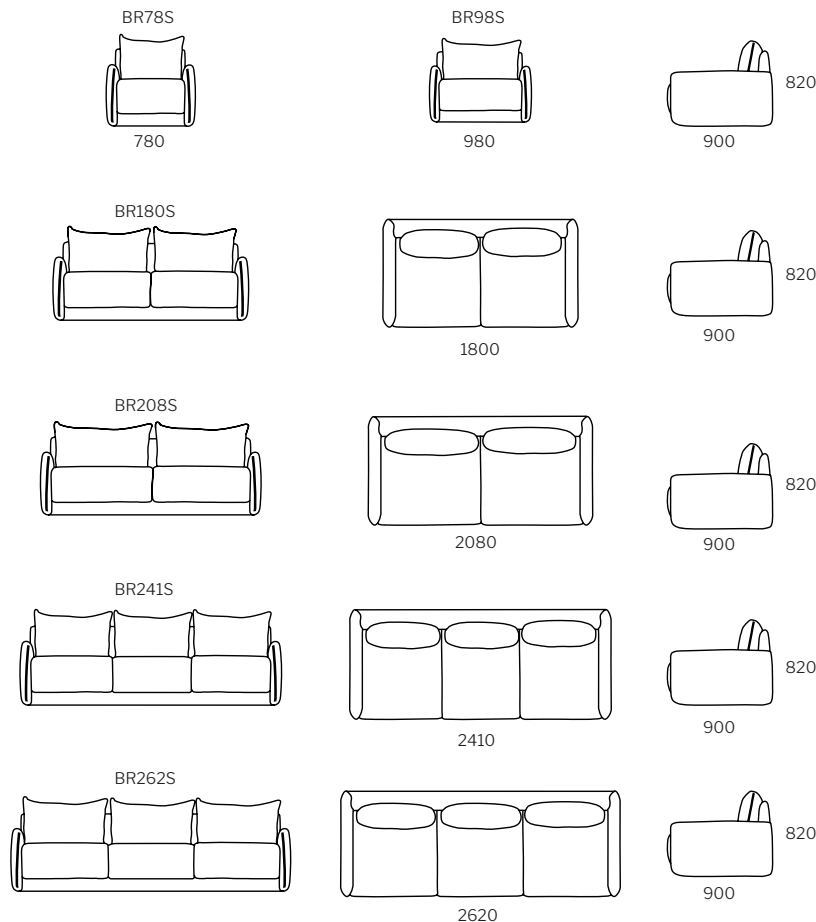

# brodie shallow.

## Dimensions

shallow

**SPECIFICATION**  
Structure//Solid Plywood & solid timber w/ zig-zag spring system & high density foam core.  
Cushions//Feather & Down.  
Feet//Black glides.  
Model//Deep or Shallow.  
Range//Freestanding or Modular.

## Dimensions

deep

**SPECIFICATION**  
Structure//Solid Plywood & solid timber w/ zig-zag spring system & high density foam core.  
Cushions//Feather & Down.  
Feet//Black glides.  
Model//Deep or Shallow.  
Range//Freestanding or Modular.