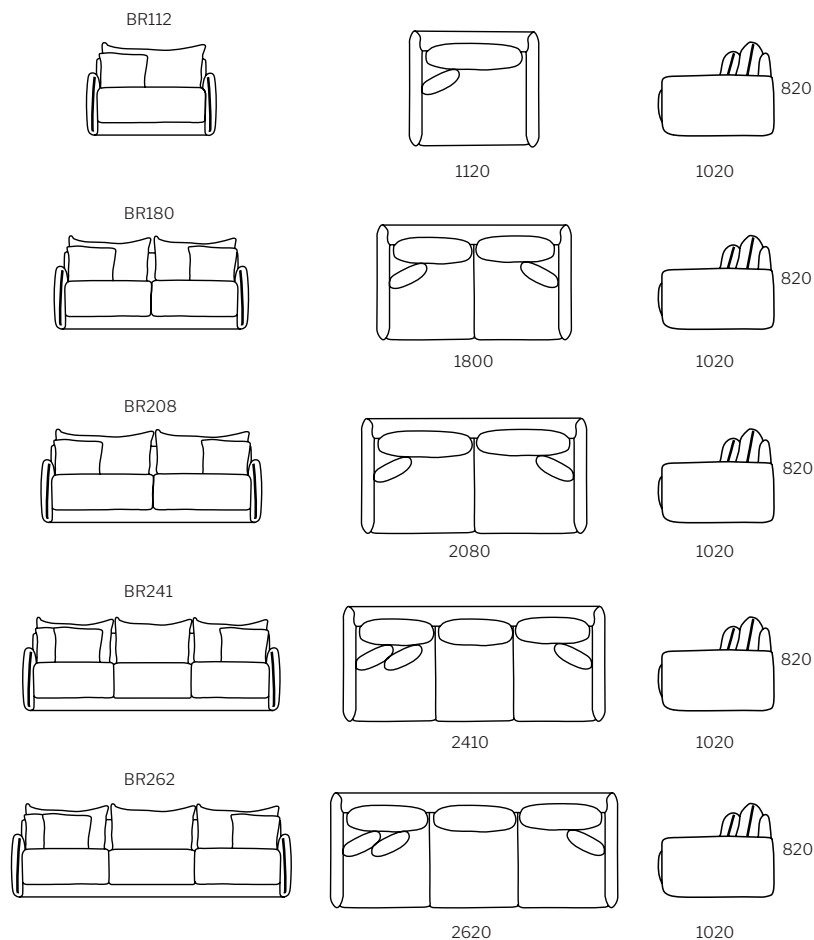

## Dimensions

shallow

**SPECIFICATION**  
Structure//Solid Plywood & solid timber w/ zig-zag spring system & high density foam core.  
Cushions//Feather & Down.  
Feet//Black glides.  
Model//Deep or Shallow.  
Range//Freestanding or Modular.

**STAIN/UPHOLSTERY/FINISH**  
Upholstered in fabric & leather on selected sizes//Additional or contrast scatter cushions on request.

Click to view [Design Options!](#)

Australian Designed & Made

Studio Pip

## Dimensions

deep

**SPECIFICATION**  
Structure//Solid Plywood & solid timber w/ zig-zag spring system & high density foam core.  
Cushions//Feather & Down.  
Feet//Black glides.  
Model//Deep or Shallow.  
Range//Freestanding or Modular.