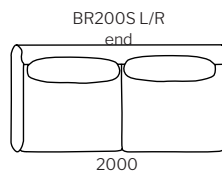

## Dimensions

modular  
deep 1020D

modular  
shallow

... SPECIFICATION  
... //Brodie Modular is a  
... sophisticated lounge system,  
... designed to enable access to  
... restricted spaces.

... With its exquisite tailoring  
... and elegant lines, each  
... Brodie module seamlessly  
... comes together to form a  
... configuration of your choice.