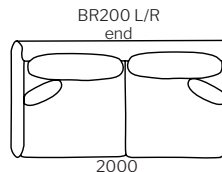

Dimensions

modular
deep 1020D