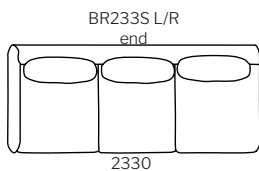

## Dimensions

modular  
deep 1020D

modular  
shallow

... SPECIFICATION  
... //Brodie Modular is a  
... sophisticated lounge system,  
... designed to enable access to  
... restricted spaces.

... With its exquisite tailoring  
... and elegant lines, each  
... Brodie module seamlessly  
... comes together to form a  
... configuration of your choice.