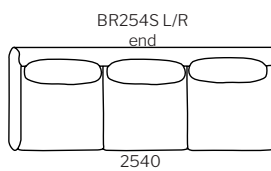

## Dimensions

modular  
deep 1020D

modular  
shallow

... SPECIFICATION  
... //Brodie Modular is a  
... sophisticated lounge system,  
... designed to enable access to  
... restricted spaces.

... With its exquisite tailoring  
... and elegant lines, each  
... Brodie module seamlessly  
... comes together to form a  
... configuration of your choice.