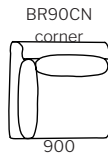

## Dimensions

modular  
deep 1020D

modular  
shallow

... SPECIFICATION  
... //Brodie Modular is a  
... sophisticated lounge system,  
... designed to enable access to  
... restricted spaces.

... With its exquisite tailoring  
... and elegant lines, each  
... Brodie module seamlessly  
... comes together to form a  
... configuration of your choice.