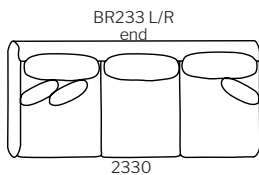

Dimensions

modular
deep 1020D