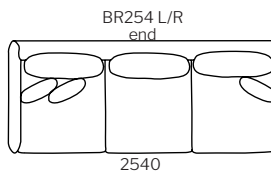

Dimensions

modular
deep 1020D