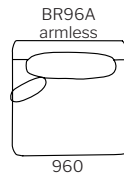

Dimensions

modular
deep 1020D