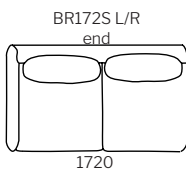

## Dimensions

modular  
deep 1020D

modular  
shallow

... SPECIFICATION  
... //Brodie Modular is a  
... sophisticated lounge system,  
... designed to enable access to  
... restricted spaces.

... With its exquisite tailoring  
... and elegant lines, each  
... Brodie module seamlessly  
... comes together to form a  
... configuration of your choice.