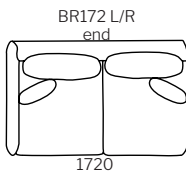

Dimensions

modular
deep 1020D