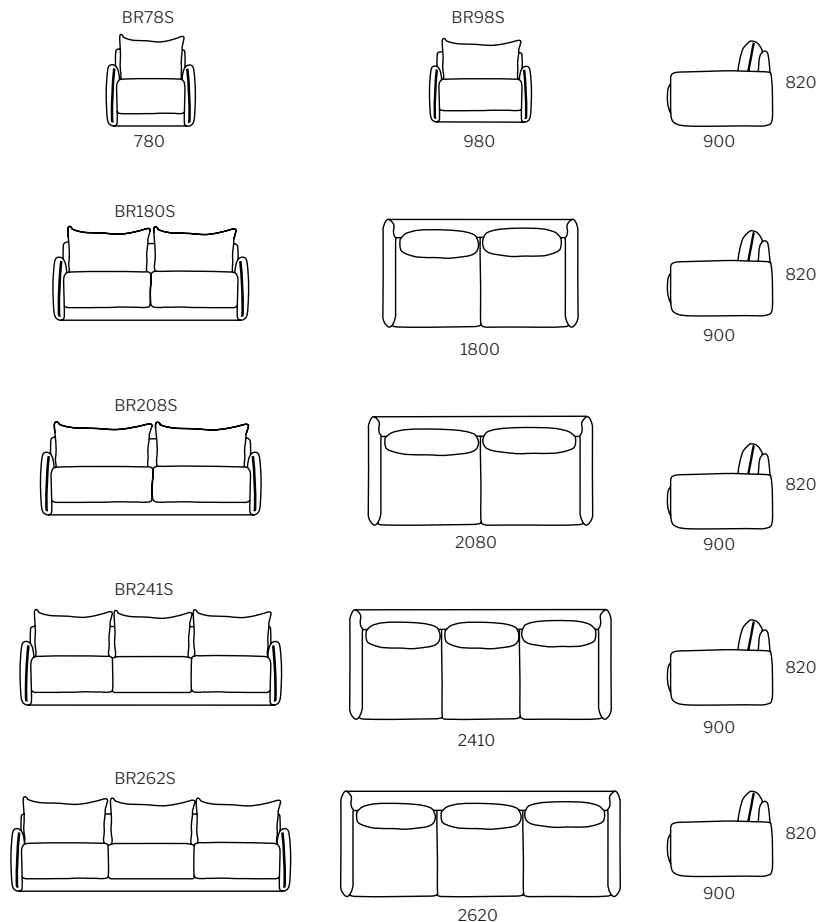

brodie shallow.

Dimensions

shallow

SPECIFICATION
Structure//Solid Plywood & solid timber w/ zig-zag spring system & high density foam core.
Cushions//Feather & Down.
Feet//Black glides.
Model//Deep or Shallow.
Range//Freestanding or Modular.

STAIN/UPHOLSTERY/FINISH
Upholstered in fabric & leather on selected sizes//Additional or contrast scatter cushions on request.

Click to view [Design Options!](#)

Australian Designed & Made

Studio Pip