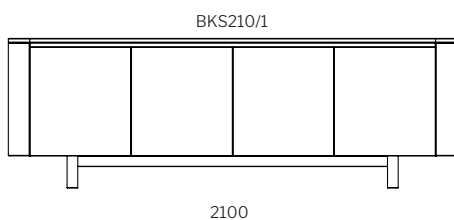

## Dimensions

ETU  
550H

sideboard  
700H

: SPECIFICATION  
: Structure//Solid American  
: Oak or Tasmanian Oak & 2pk  
: Polyurethane painted MDF w/  
: soft-close hinges & runners.  
: Range//Entertainment (ETU),  
: Sideboard & Bedside Table.  
: STAIN/UPHOLSTERY/FINISH  
: Selection of timber stains//Any  
: Dulux Atlas paint colour//Polytec  
: White or Grey internals.

## Dimensions

sideboard  
700H

BKS180/1

1800

500

BKS210/1

2100

500