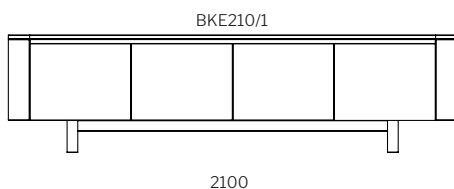

## Dimensions

ETU  
550H

sideboard  
700H

: SPECIFICATION  
: Structure//Solid American  
: Oak or Tasmanian Oak & 2pk  
: Polyurethane painted MDF w/  
: soft-close hinges & runners.  
: Range//Entertainment (ETU),  
: Sideboard & Bedside Table.  
: STAIN/UPHOLSTERY/FINISH  
: Selection of timber stains//Any  
: Dulux Atlas paint colour//Polytec  
: White or Grey internals.

## Dimensions

sideboard  
700H

BKS180/1

1800

500

BKS210/1

2100

500