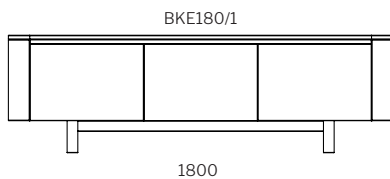

## Dimensions

ETU  
550H

sideboard  
700H

: SPECIFICATION  
: Structure//Solid American  
: Oak or Tasmanian Oak & 2pk  
: Polyurethane painted MDF w/  
: soft-close hinges & runners.  
: Range//Entertainment (ETU),  
: Sideboard & Bedside Table.  
: STAIN/UPHOLSTERY/FINISH  
: Selection of timber stains//Any  
: Dulux Atlas paint colour//Polytec  
: White or Grey internals.

## Dimensions

sideboard  
700H

BKS180/1

1800

500

BKS210/1

2100

500