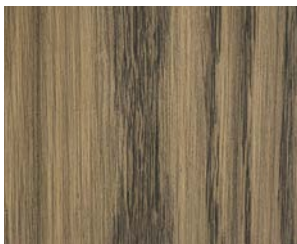

// whiskey (stain)