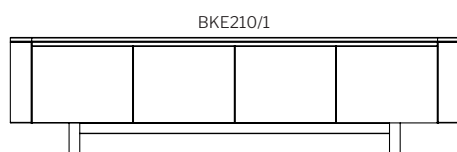

## Dimensions

sideboard  
700H

BKS180/1

1800

500

BKS210/1

2100

500

ETU  
550H

BKE180/1

1800

500

BKE210/1

2100

500

· SPECIFICATION  
· Structure//Solid American  
· Oak or Tasmanian Oak & 2pk  
· Polyurethane painted MDF w/  
· soft-close hinges & runners.  
· Range//Sideboard, Entertainment  
· (ETU) & Bedside Table.