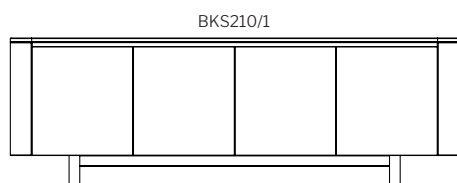

## Dimensions

sideboard  
700H

BKS180/1

1800

500

BKS210/1

2100

500

ETU  
550H

BKE180/1

1800

500

BKE210/1

2100

500

· SPECIFICATION  
· Structure//Solid American  
· Oak or Tasmanian Oak & 2pk  
· Polyurethane painted MDF w/  
· soft-close hinges & runners.  
· Range//Sideboard, Entertainment  
· (ETU) & Bedside Table.