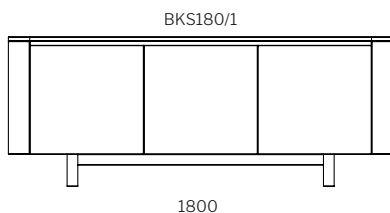

## Dimensions

ETU  
550H

sideboard  
700H

: SPECIFICATION  
: Structure//Solid American  
: Oak or Tasmanian Oak & 2pk  
: Polyurethane painted MDF w/  
: soft-close hinges & runners.  
: Range//Entertainment (ETU),  
: Sideboard & Bedside Table.  
: STAIN/UPHOLSTERY/FINISH  
: Selection of timber stains//Any  
: Dulux Atlas paint colour//Polytec  
: White or Grey internals.

## Dimensions

sideboard  
700H

BKS180/1

1800

500

BKS210/1

2100

500