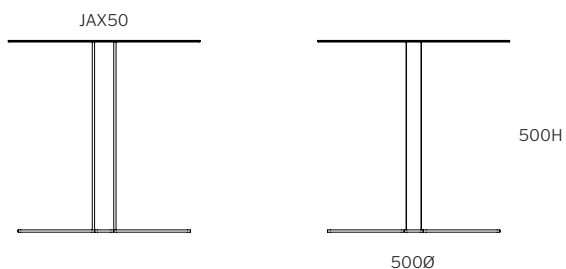

jaxon.

Dimensions

side

sofa side

· SPECIFICATION

· Structure// Powder coated steel.

· **JAX50 designed for use w/ Studio Pip Play sofa!**

· STAIN/UPHOLSTERY/FINISH