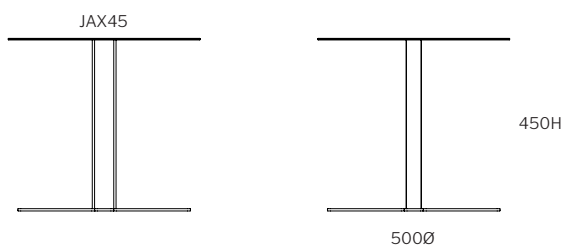

jaxon.

Dimensions

side

sofa side

· SPECIFICATION

· Structure// Powder coated steel.

· **JAX50 designed for use w/ Studio Pip Play sofa!**

· STAIN/UPHOLSTERY/FINISH