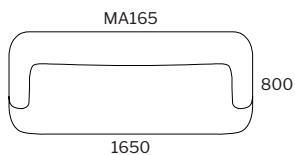

maali chair.

Dimensions

chair
glides

swivel base

lounge

: SPECIFICATION
: Structure//Solid Plywood &
: solid timber w/ zig-zag spring
: system & webbing.
: Seat & Back//Multi-layered
: commercial grade foam core.
: Feet//Glides.