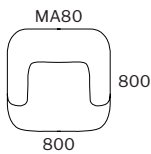

maali chair.

Dimensions

chair
glides

swivel base

lounge

: SPECIFICATION
: Structure//Solid Plywood &
: solid timber w/ zig-zag spring
: system & webbing.
: Seat & Back//Multi-layered
: commercial grade foam core.
: Feet//Glides.