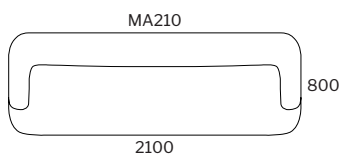

maali chair.

Dimensions

chair
glides

swivel base

lounge

: SPECIFICATION
: Structure//Solid Plywood &
: solid timber w/ zig-zag spring
: system & webbing.
: Seat & Back//Multi-layered
: commercial grade foam core.
: Feet//Glides.