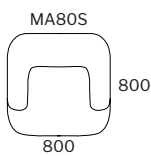

maali chair.

Dimensions

chair
glides

swivel base

lounge

: SPECIFICATION
: Structure//Solid Plywood &
: solid timber w/ zig-zag spring
: system & webbing.
: Seat & Back//Multi-layered
: commercial grade foam core.
: Feet//Glides.