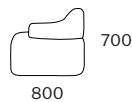

maali chair.

Dimensions

chair
glides

swivel base

lounge

: SPECIFICATION
: Structure//Solid Plywood &
: solid timber w/ zig-zag spring
: system & webbing.
: Seat & Back//Multi-layered
: commercial grade foam core.
: Feet//Glides.