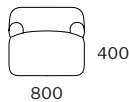

maali chair.

Dimensions

chair
glides

swivel base

lounge

: SPECIFICATION
: Structure//Solid Plywood &
: solid timber w/ zig-zag spring
: system & webbing.
: Seat & Back//Multi-layered
: commercial grade foam core.
: Feet//Glides.