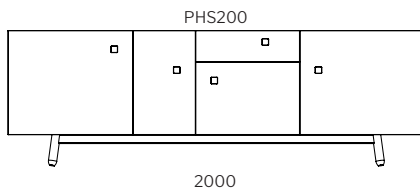

phil sideboard.

Dimensions

sideboard
700H

ETU
550H

· SPECIFICATION
· Structure//Solid American
· Oak or Tasmanian Oak & 2pk
· Polyurethane painted MDF w/
· soft-close hinges & runners.
· Internal//2pk Polyurethane
· painted MDF & oak drawers.
· Range//Sideboard, Entertainment
· Unit (ETU) & Bedside Table.

· STAIN/UPHOLSTERY/FINISH
· Selection of timber stains//Any
· Dulux Atlas paint colour.

Click to view [Design Options!](#)

Australian Designed & Made

Studio Pip

phil ETU.

Dimensions

ETU
550H

sideboard
700H

SPECIFICATION
Structure//Solid American Oak or Tasmanian Oak & 2pk Polyurethane painted MDF w/ soft-close hinges & runners.
Internal//2pk Polyurethane painted MDF & oak drawers.
Range//Entertainment Unit (ETU), Sideboard & Bedside Table.