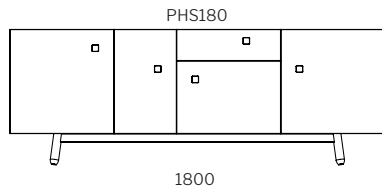

phil sideboard.

Dimensions

sideboard
700H

ETU
550H

· SPECIFICATION
· Structure//Solid American
· Oak or Tasmanian Oak & 2pk
· Polyurethane painted MDF w/
· soft-close hinges & runners.
· Internal//2pk Polyurethane
· painted MDF & oak drawers.
· Range//Sideboard, Entertainment
· Unit (ETU) & Bedside Table.

· STAIN/UPHOLSTERY/FINISH
· Selection of timber stains//Any
· Dulux Atlas paint colour.

Click to view [Design Options!](#)

Australian Designed & Made

Studio Pip

phil ETU.

Dimensions

ETU
550H

sideboard
700H

SPECIFICATION
Structure//Solid American Oak or Tasmanian Oak & 2pk Polyurethane painted MDF w/ soft-close hinges & runners.
Internal//2pk Polyurethane painted MDF & oak drawers.
Range//Entertainment Unit (ETU), Sideboard & Bedside Table.