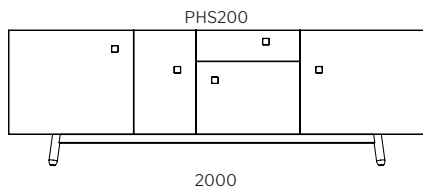

phil sideboard.

Dimensions

sideboard
700H

ETU
550H

· SPECIFICATION
· Structure//Solid American
· Oak or Tasmanian Oak & 2pk
· Polyurethane painted MDF w/
· soft-close hinges & runners.
· Internal//2pk Polyurethane
· painted MDF & oak drawers.
· Range//Sideboard, Entertainment
· Unit (ETU) & Bedside Table.

· STAIN/UPHOLSTERY/FINISH
· Selection of timber stains//Any
· Dulux Atlas paint colour.

Click to view [Design Options!](#)

Australian Designed & Made

Studio Pip

phil ETU.

Dimensions

ETU
550H

sideboard
700H

SPECIFICATION
Structure//Solid American Oak or Tasmanian Oak & 2pk Polyurethane painted MDF w/ soft-close hinges & runners.
Internal//2pk Polyurethane painted MDF & oak drawers.
Range//Entertainment Unit (ETU), Sideboard & Bedside Table.