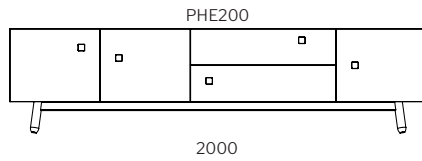

phil sideboard.

Dimensions

sideboard
700H

ETU
550H

· SPECIFICATION
· Structure//Solid American
· Oak or Tasmanian Oak & 2pk
· Polyurethane painted MDF w/
· soft-close hinges & runners.
· Internal//2pk Polyurethane
· painted MDF & oak drawers.
· Range//Sideboard, Entertainment
· Unit (ETU) & Bedside Table.

· STAIN/UPHOLSTERY/FINISH
· Selection of timber stains//Any
· Dulux Atlas paint colour.

Click to view [Design Options!](#)

Australian Designed & Made

Studio Pip

phil ETU.

Dimensions

ETU
550H

sideboard
700H

SPECIFICATION
Structure//Solid American Oak or Tasmanian Oak & 2pk Polyurethane painted MDF w/ soft-close hinges & runners.
Internal//2pk Polyurethane painted MDF & oak drawers.
Range//Entertainment Unit (ETU), Sideboard & Bedside Table.