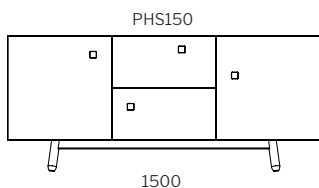

phil sideboard.

Dimensions

sideboard
700H

ETU
550H

· SPECIFICATION
· Structure//Solid American
· Oak or Tasmanian Oak & 2pk
· Polyurethane painted MDF w/
· soft-close hinges & runners.
· Internal//2pk Polyurethane
· painted MDF & oak drawers.
· Range//Sideboard, Entertainment
· Unit (ETU) & Bedside Table.

SPECIFICATION
Structure//Solid American Oak or Tasmanian Oak & 2pk Polyurethane painted MDF w/ soft-close hinges & runners.
Internal//2pk Polyurethane painted MDF & oak drawers.
Range//Entertainment Unit (ETU), Sideboard & Bedside Table.