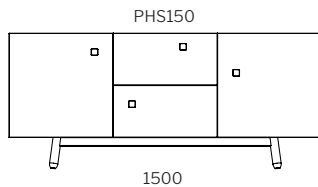

phil sideboard.

Dimensions

sideboard
700H

ETU
550H

· SPECIFICATION
· Structure//Solid American
· Oak or Tasmanian Oak & 2pk
· Polyurethane painted MDF w/
· soft-close hinges & runners.
· Internal//2pk Polyurethane
· painted MDF & oak drawers.
· Range//Sideboard, Entertainment
· Unit (ETU) & Bedside Table.

· STAIN/UPHOLSTERY/FINISH
· Selection of timber stains//Any
· Dulux Atlas paint colour.

Click to view [Design Options!](#)

Australian Designed & Made

Studio Pip

phil ETU.

Dimensions

ETU
550H

sideboard
700H

SPECIFICATION
Structure//Solid American Oak or Tasmanian Oak & 2pk Polyurethane painted MDF w/ soft-close hinges & runners.
Internal//2pk Polyurethane painted MDF & oak drawers.
Range//Entertainment Unit (ETU), Sideboard & Bedside Table.