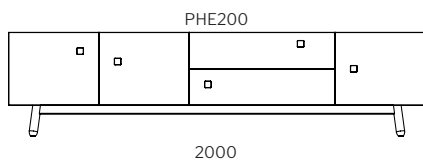

phil sideboard.

Dimensions

sideboard
700H

ETU
550H

· SPECIFICATION
· Structure//Solid American
· Oak or Tasmanian Oak & 2pk
· Polyurethane painted MDF w/
· soft-close hinges & runners.
· Internal//2pk Polyurethane
· painted MDF & oak drawers.
· Range//Sideboard, Entertainment
· Unit (ETU) & Bedside Table.

· STAIN/UPHOLSTERY/FINISH
· Selection of timber stains//Any
· Dulux Atlas paint colour.

Click to view [Design Options!](#)

Australian Designed & Made

Studio Pip

phil ETU.

Dimensions

ETU
550H

sideboard
700H

SPECIFICATION
Structure//Solid American Oak or Tasmanian Oak & 2pk Polyurethane painted MDF w/ soft-close hinges & runners.
Internal//2pk Polyurethane painted MDF & oak drawers.
Range//Entertainment Unit (ETU), Sideboard & Bedside Table.