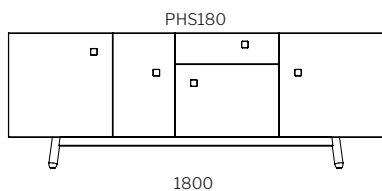

phil sideboard.

Dimensions

sideboard
700H

ETU
550H

· SPECIFICATION
· Structure//Solid American
· Oak or Tasmanian Oak & 2pk
· Polyurethane painted MDF w/
· soft-close hinges & runners.
· Internal//2pk Polyurethane
· painted MDF & oak drawers.
· Range//Sideboard, Entertainment
· Unit (ETU) & Bedside Table.

· STAIN/UPHOLSTERY/FINISH
· Selection of timber stains//Any
· Dulux Atlas paint colour.

Click to view [Design Options!](#)

Australian Designed & Made

Studio Pip

phil ETU.

Dimensions

ETU
550H

sideboard
700H

SPECIFICATION
Structure//Solid American Oak or Tasmanian Oak & 2pk Polyurethane painted MDF w/ soft-close hinges & runners.
Internal//2pk Polyurethane painted MDF & oak drawers.
Range//Entertainment Unit (ETU), Sideboard & Bedside Table.