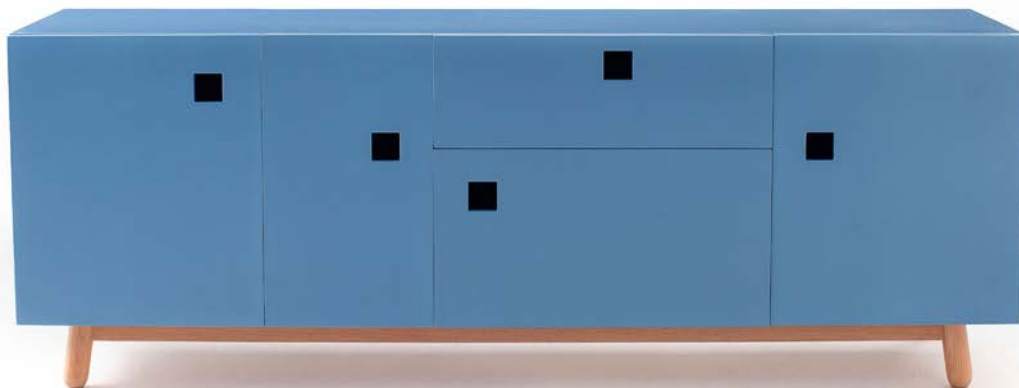

phil sideboard.

Dimensions

sideboard
700H

ETU
550H

· SPECIFICATION
· Structure//Solid American
· Oak or Tasmanian Oak & 2pk
· Polyurethane painted MDF w/
· soft-close hinges & runners.
· Internal//2pk Polyurethane
· painted MDF & oak drawers.
· Range//Sideboard, Entertainment
· Unit (ETU) & Bedside Table.

· STAIN/UPHOLSTERY/FINISH
· Selection of timber stains//Any
· Dulux Atlas paint colour.

Click to view [Design Options!](#)

Australian Designed & Made

Studio Pip

phil ETU.

Dimensions

ETU
550H

sideboard
700H

SPECIFICATION
Structure//Solid American Oak or Tasmanian Oak & 2pk Polyurethane painted MDF w/ soft-close hinges & runners.
Internal//2pk Polyurethane painted MDF & oak drawers.
Range//Entertainment Unit (ETU), Sideboard & Bedside Table.

Appearance// Ranges from very light to medium browns often with a pink hue. The grain tends to run straight and close through the timber.

All standard Studio Pip stains can be used on Tasmanian Oak

Naturally grown & sourced in Australia