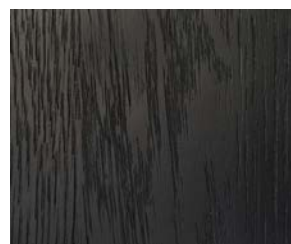

Appearance// Has a tight grain pattern that tends to run in a V shape. Colour is yellowish which becomes more prominent with age and light exposure. Beautiful knots & grains. Ghost Marks common. Not to be confused with European Oak.

Sustainably farmed & sourced in America.

// natural

// whiskey (stain)

// walnut (stain)

// true black (stain)

//KEEP IT AUSTRALIAN

TASMANIAN OAK

Also known as Victorian/Mountain Ash or Stringy Bark

Appearance// Ranges from very light to medium browns often with a pink hue. The grain tends to run straight and close through the timber.

All standard Studio Pip stains can be used on Tasmanian Oak

Naturally grown & sourced in Australia

//PREMIUM TIMBER

AMERICAN WALNUT

Also known as Black Walnut

Appearance// Ranges from golden to a rich chocolate brown with occasional streaks of a darker purplish brown colour. Generally straight grain with curly or wavy grain pattern.