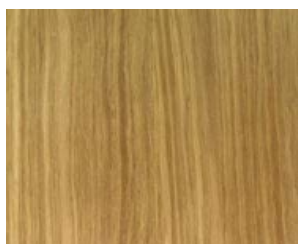

timber.

---

stain guide

AMERICAN OAK

Also known as White Oak.

Appearance// Has a tight grain pattern that tends to run in a V shape. Colour is yellowish which becomes more prominent with age and light exposure. Beautiful knots & grains. Ghost Marks common. Not to be confused with European Oak.

Sustainably farmed & sourced in America.

// natural