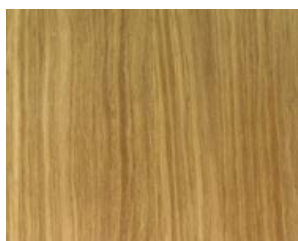

timber.

---

stain guide

AMERICAN OAK

Also known as White Oak.

Appearance// Has a tight grain pattern that tends to run in a V shape. Colour is yellowish which becomes more prominent with age and light exposure. Beautiful knots & grains. Ghost Marks common. Not to be confused with European Oak.

Sustainably farmed & sourced in America.

// natural