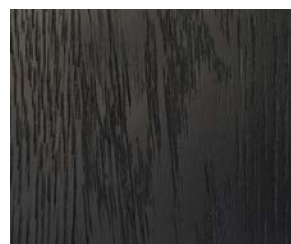

Also known as White Oak.

Appearance// Has a tight grain pattern that tends to run in a V shape. Colour is yellowish which becomes more prominent with age and light exposure. Beautiful knots & grains. Ghost Marks common. Not to be confused with European Oak.

Sustainably farmed & sourced in America.

// natural

// whiskey (stain)

// walnut (stain)

// true black (stain)

//KEEP IT AUSTRALIAN

TASMANIAN OAK

Also known as Victorian/Mountain Ash or Stringy Bark

Appearance// Ranges from very light to medium browns often with a pink hue. The grain tends to run straight and close through the timber.

All standard Studio Pip stains can be used on Tasmanian Oak

Naturally grown & sourced in Australia

//PREMIUM TIMBER

AMERICAN WALNUT

Also known as Black Walnut

Appearance// Ranges from golden to a rich chocolate brown with occasional streaks of a darker purplish brown colour. Generally straight grain with curly or wavy grain pattern.